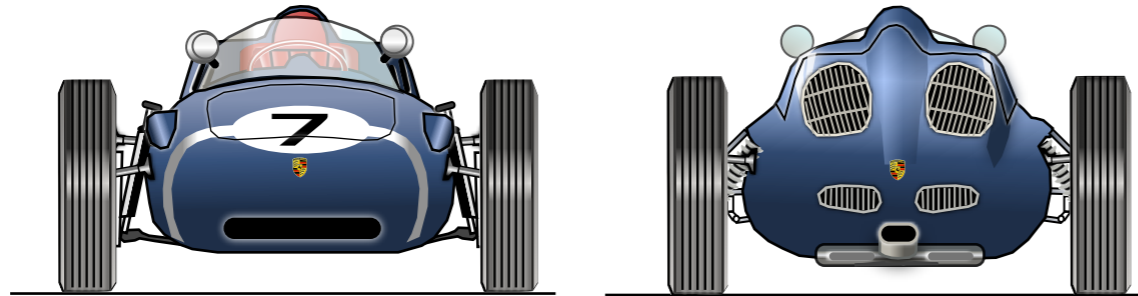

Comments :

PORSCHE 718/2 - 1960

Team : Rob Walker
1960 XV B.A.R.C. Aintree "200"
Driver : Stirling Moss

REISSORG® - 2012