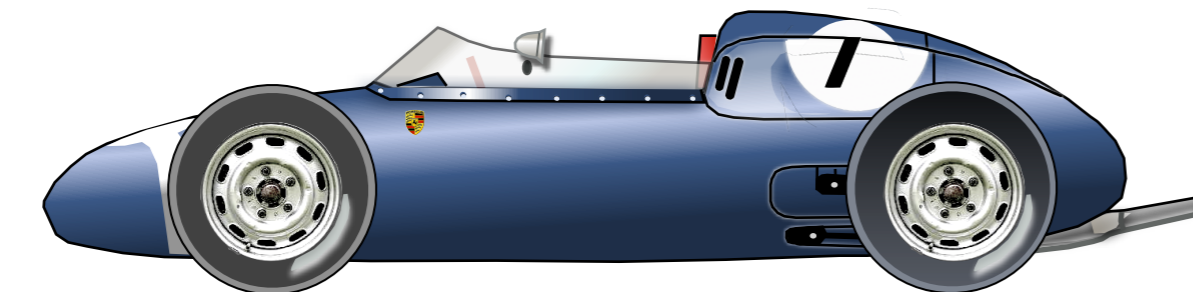

Comments :

PORSCHE 718/2 - 1960

Team : Rob Walker
1960 XV B.A.R.C. Aintree "200"
Driver : Stirling Moss

REISSORG® - 2012