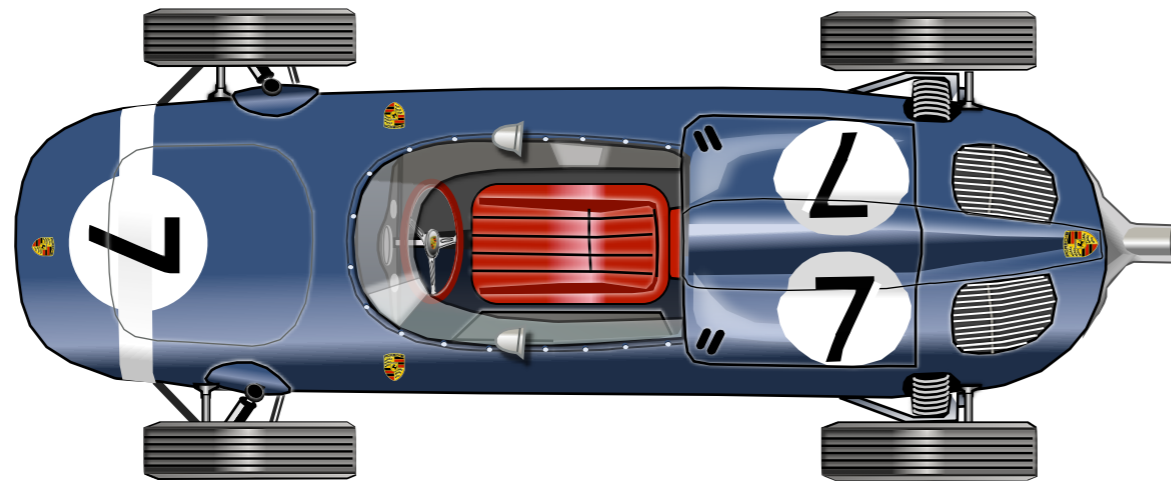

Comments :

PORSCHE 718/2 - 1960

Team : Rob Walker
1960 XV B.A.R.C. Aintree "200"
Driver : Stirling Moss

REISSORG® - 2012