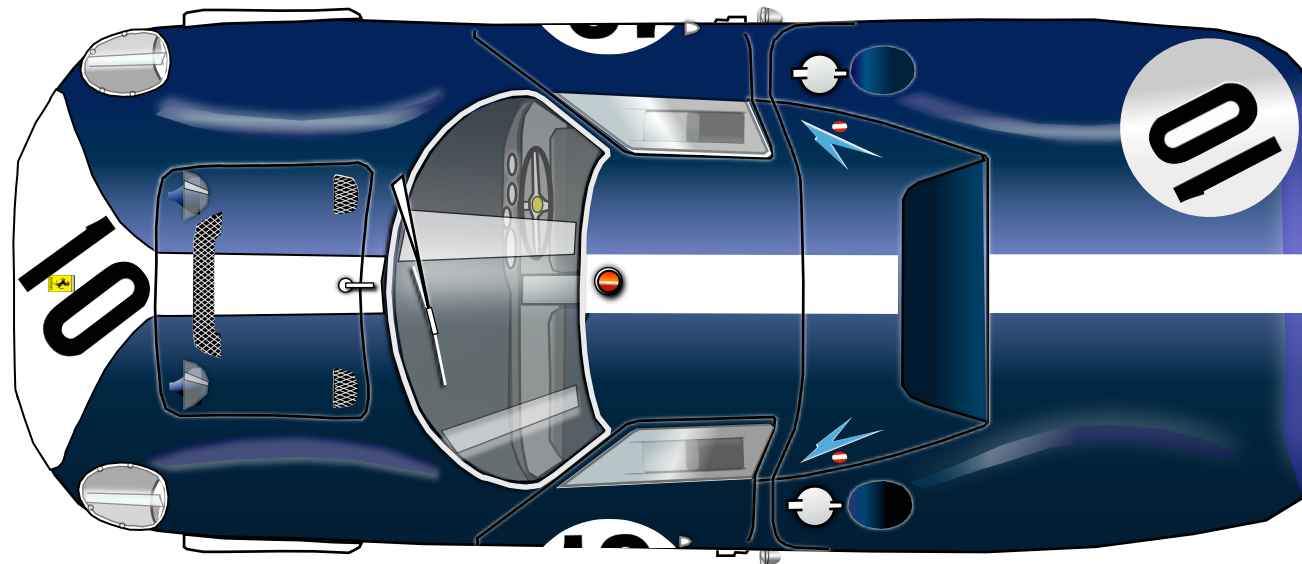

FERRARI 250 LM (s/n 6167)

Team : Verstey Racing
BOAC 500 Brands Hatch 1968
Drivers : Paul Vestey / Roy Pike

Notes :

© REISSORG® - 2012